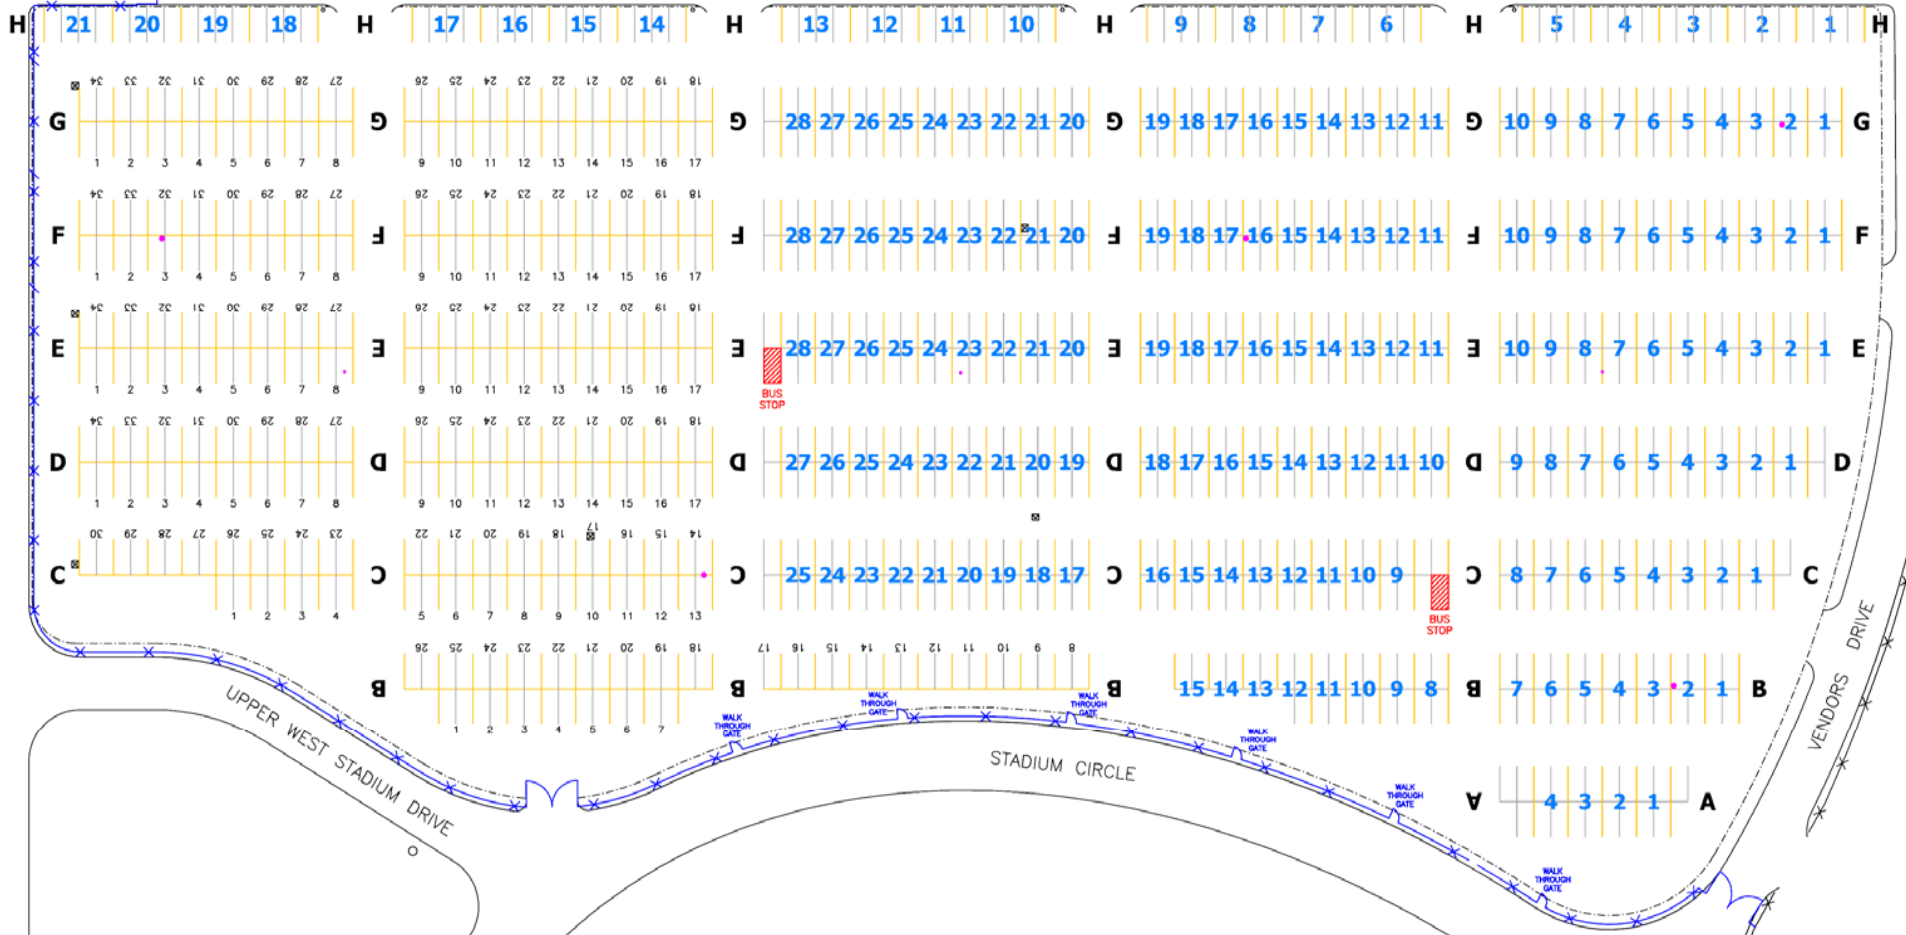

TAILGATE DRIVE

CAR SPACES = 192
 RV SPACES = 176
 TOTAL SPACES = 368

- # - TYPICAL RV TAILGATE SPACE (20'x40')
- - TYPICAL CAR TAILGATE SPACE (20'x20')

SCALE IN FEET