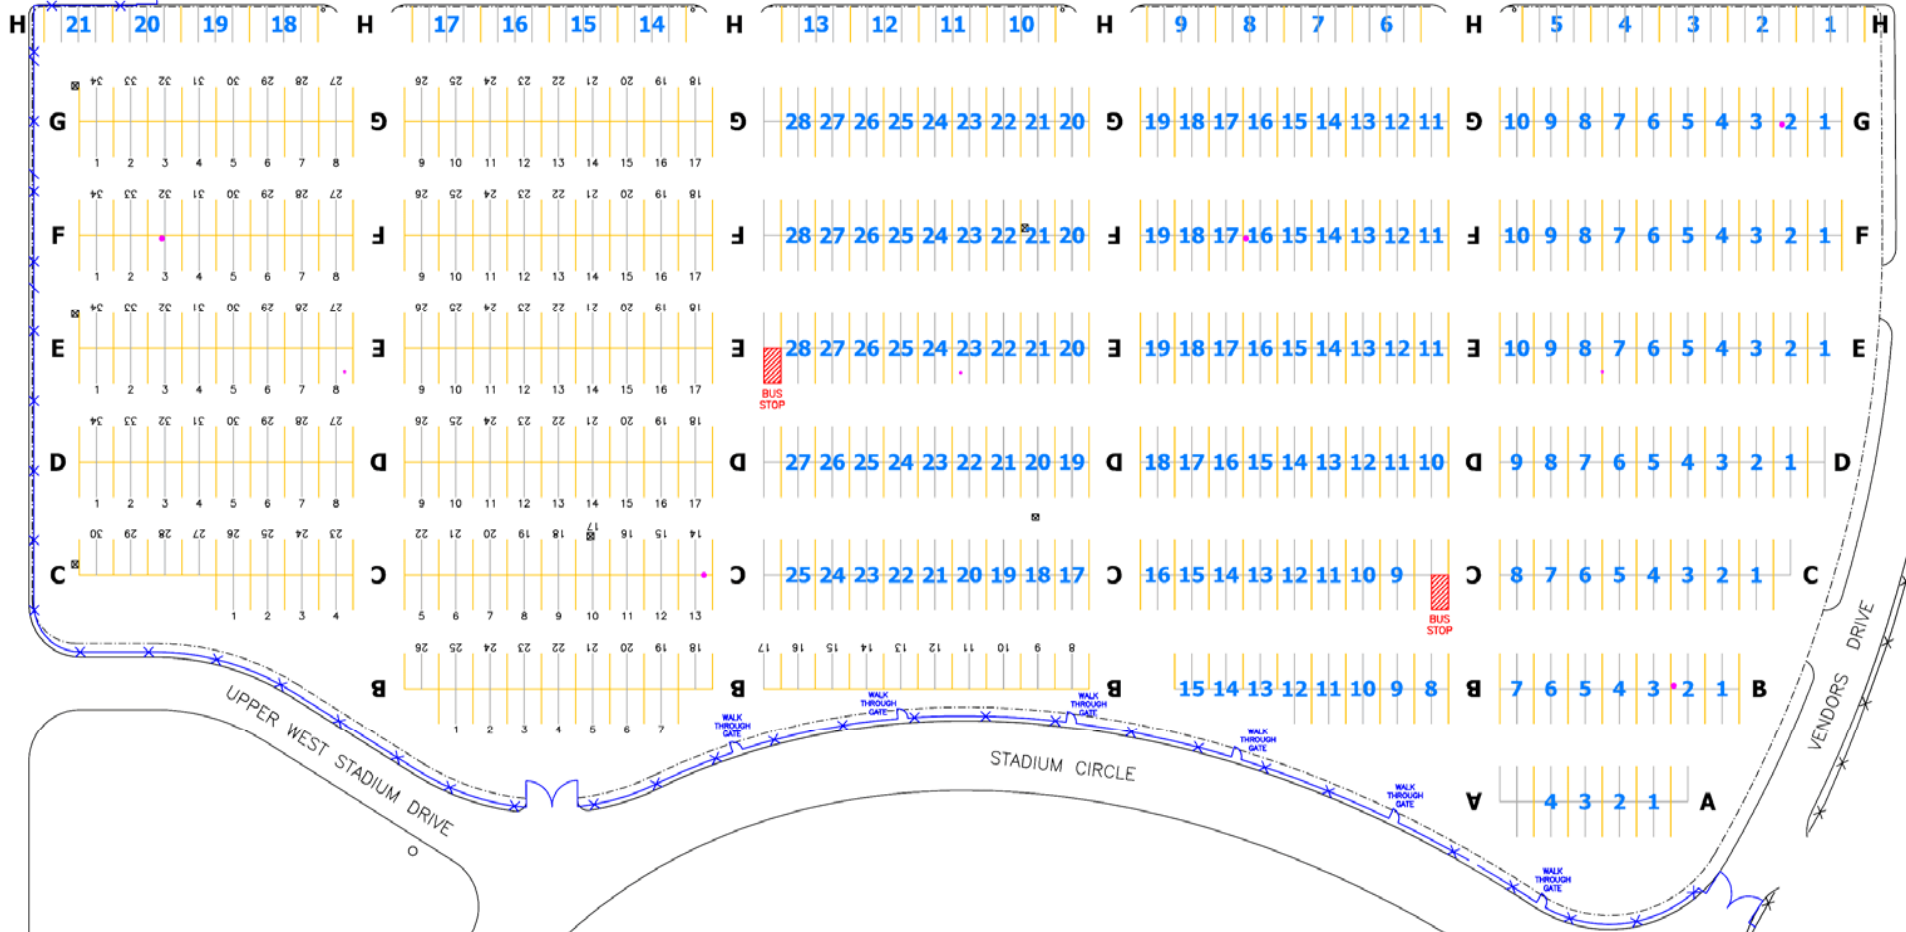

TAILGATE DRIVE

CAR SPACES = 192

RV SPACES = 176

TOTAL SPACES = 368

- TYPICAL RV TAILGATE SPACE (20'x40')

- TYPICAL CAR TAILGATE SPACE (20'x20')

0 50 100 150 200

SCALE IN FEET